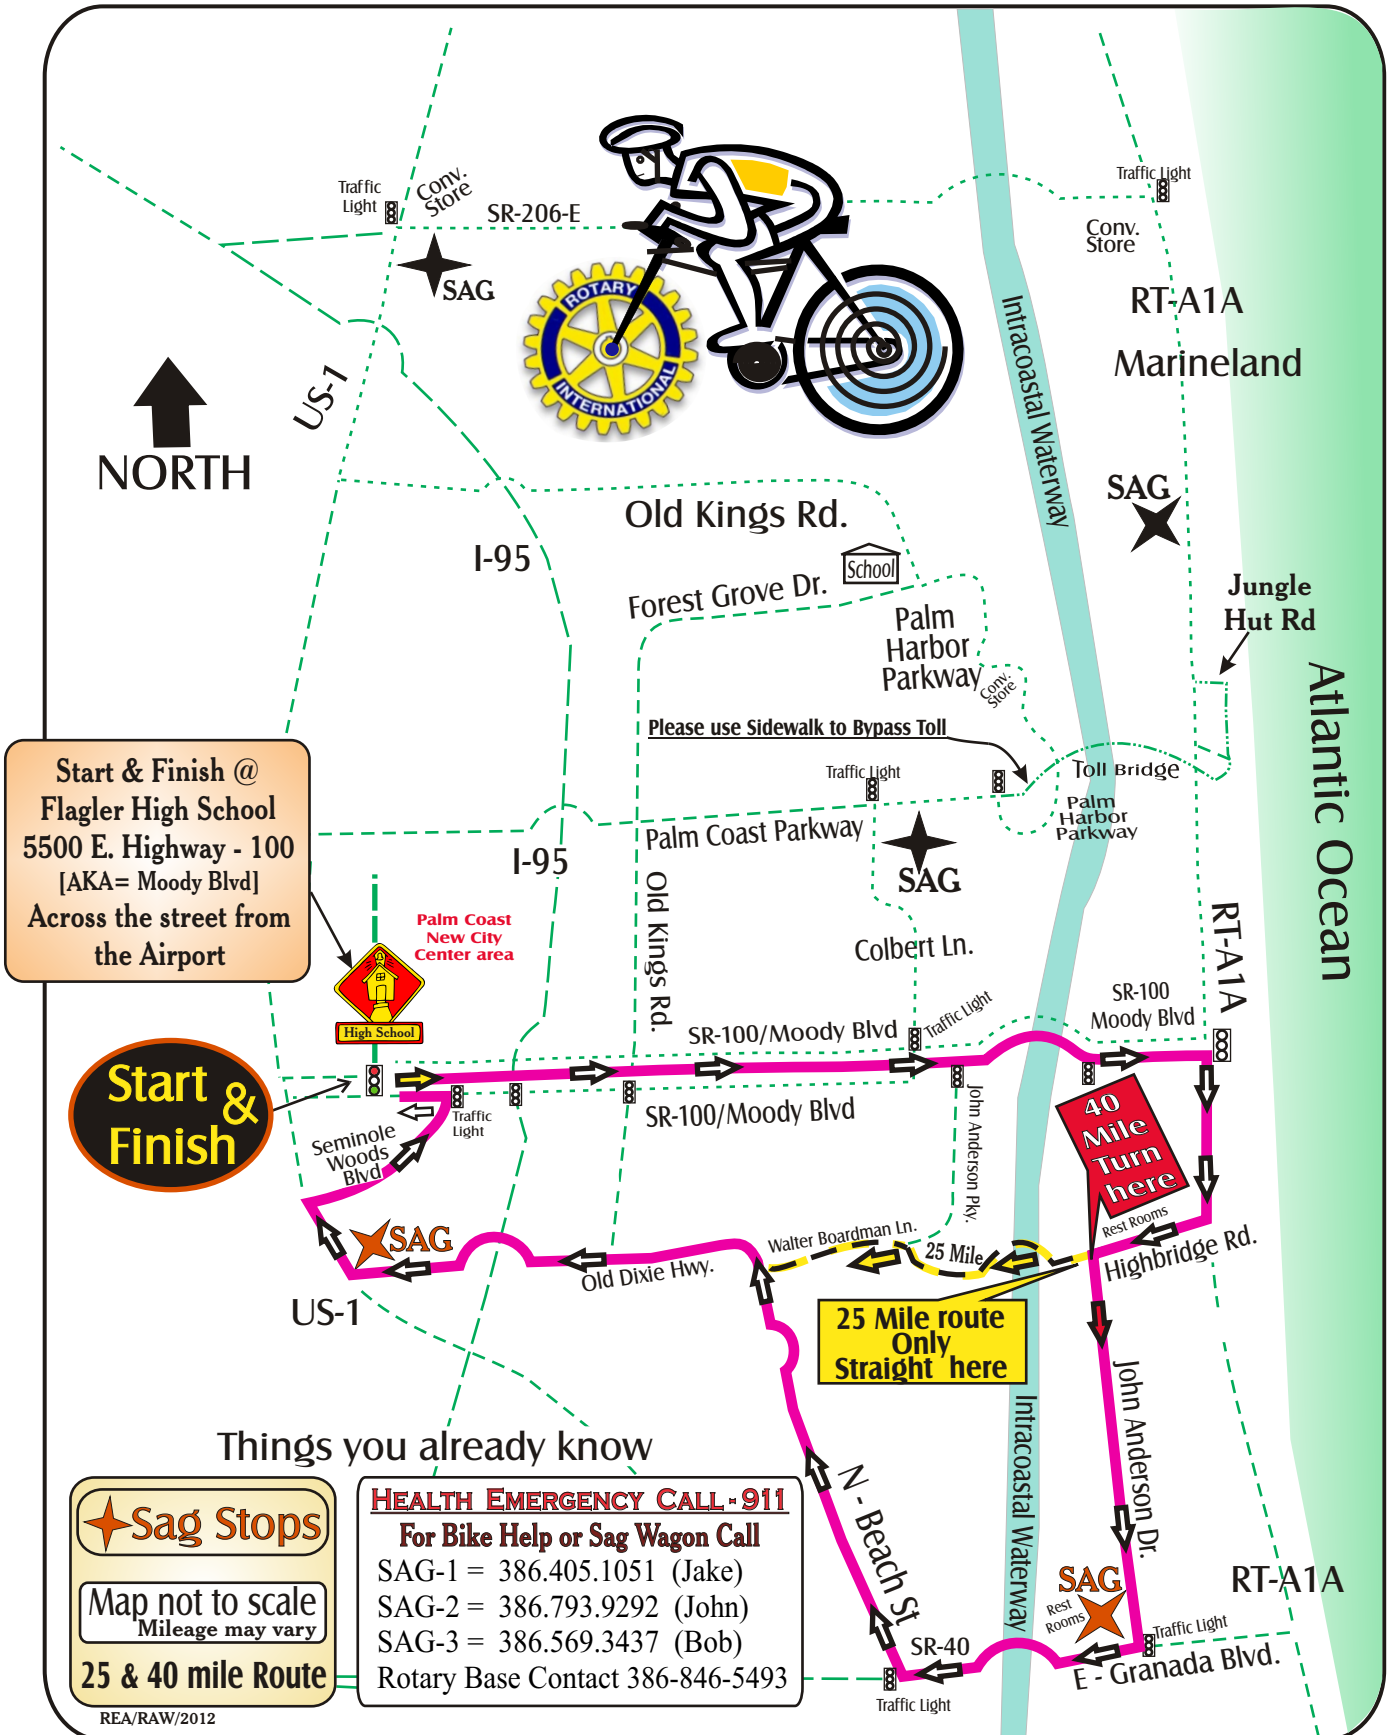

Cycle Flagler 40 & 25 mile Route

Cycle Flagler 40 & 25 mile Route

Start & Finish @
Flagler High School
 5500 E. Highway - 100
 [AKA= Moody Blvd]
 Across the street from
 the Airport

Start & Finish

Things you already know

- ★ **Sag Stops**
- Map not to scale
Mileage may vary
- 25 & 40 mile Route**

HEALTH EMERGENCY CALL-911
For Bike Help or Sag Wagon Call
 SAG-1 = 386.405.1051 (Jake)
 SAG-2 = 386.793.9292 (John)
 SAG-3 = 386.569.3437 (Bob)
 Rotary Base Contact 386-846-5493

Start & Finish GPS address = 5500 E Highway 100, Palm Coast, FL 32164

REA/RAW/2012