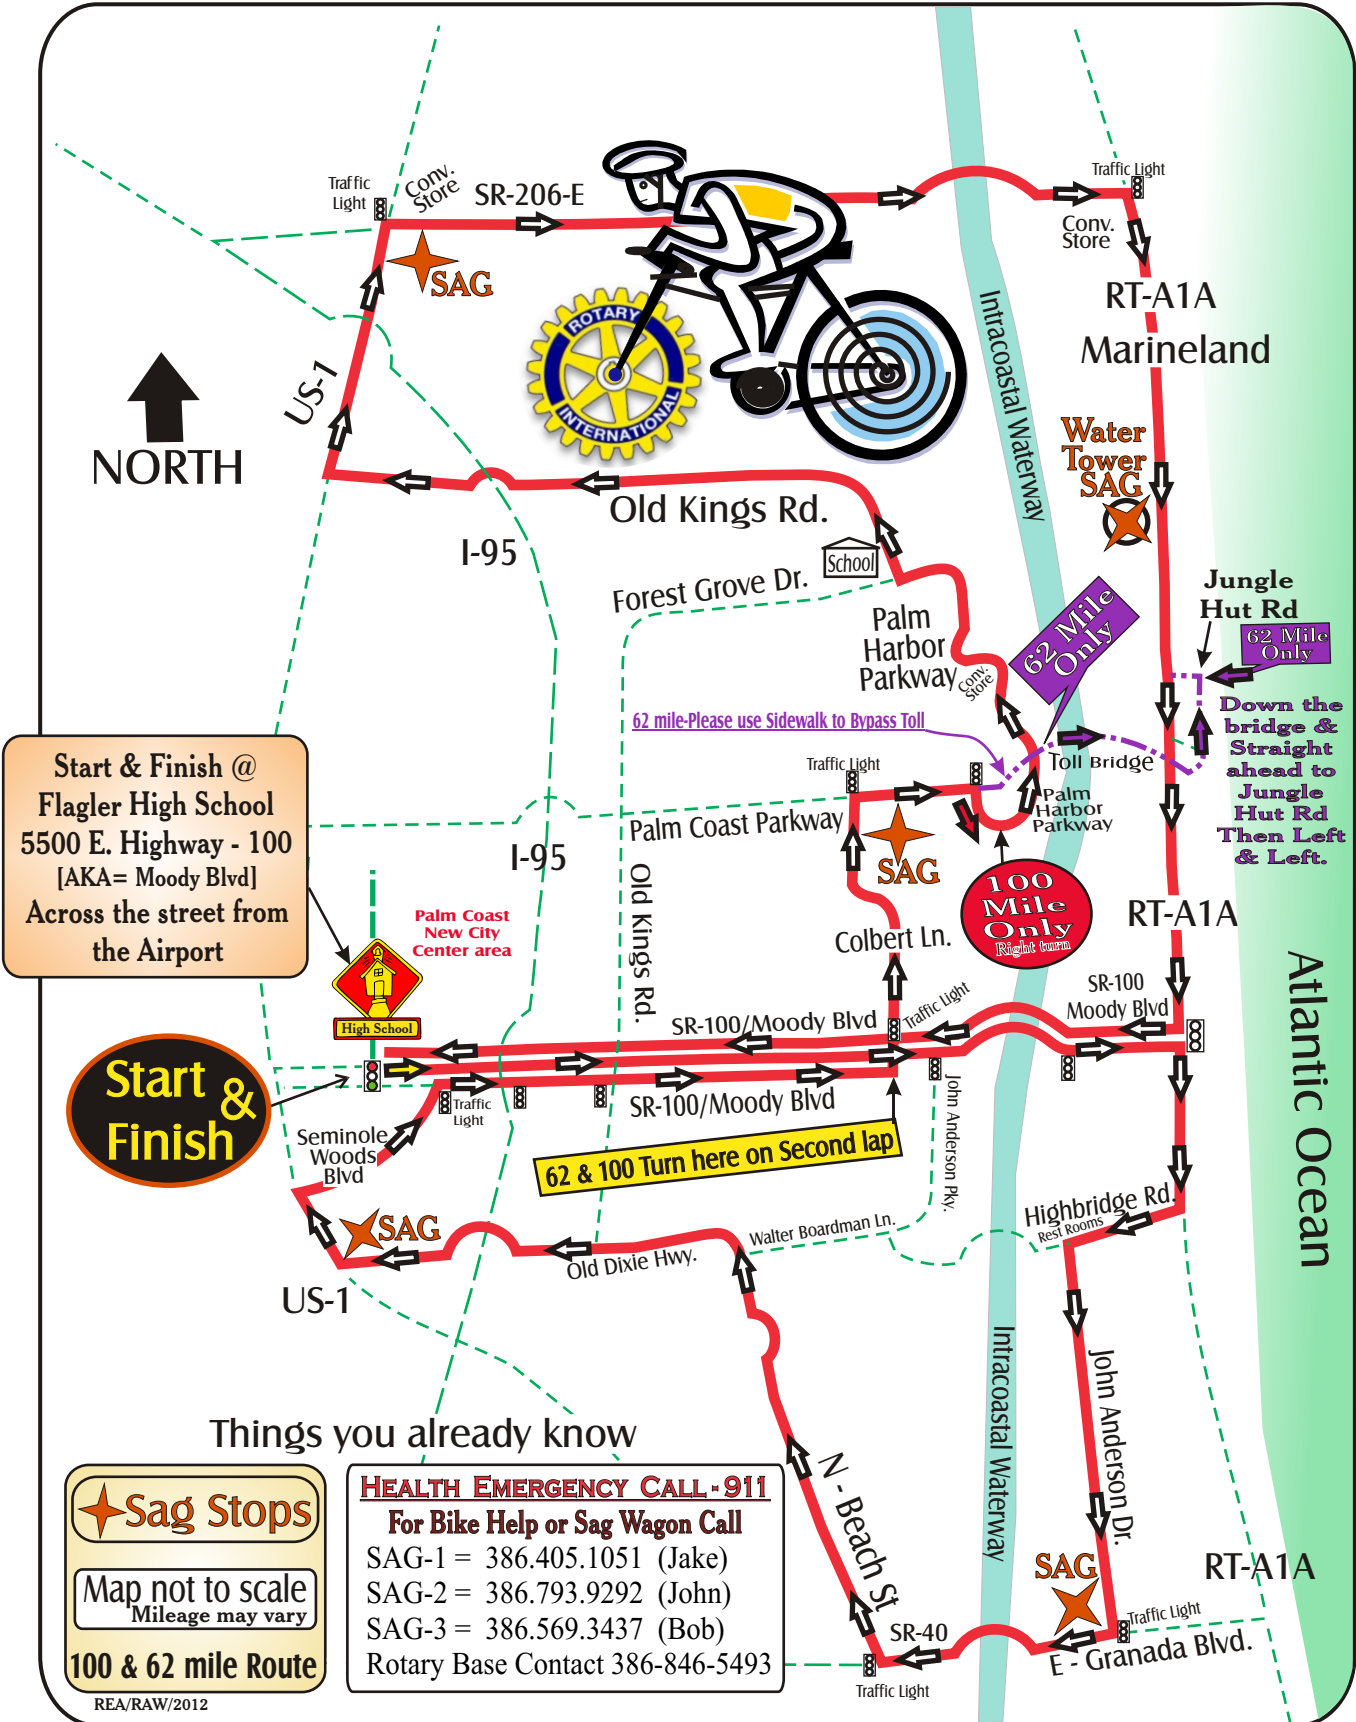

Cycle Flagler 100 & 62 mile Route

Cycle Flagler 100 & 62 mile Route

Start & Finish @
 Flagler High School
 5500 E. Highway - 100
 [AKA= Moody Blvd]
 Across the street from
 the Airport

Start & Finish

Things you already know

Sag Stops
 Map not to scale
 Mileage may vary
100 & 62 mile Route

HEALTH EMERGENCY CALL - 911
For Bike Help or Sag Wagon Call
 SAG-1 = 386.405.1051 (Jake)
 SAG-2 = 386.793.9292 (John)
 SAG-3 = 386.569.3437 (Bob)
 Rotary Base Contact 386-846-5493

Start & Finish GPS address = 5500 E Highway 100, Palm Coast, FL 32164

REA/RAW/2012