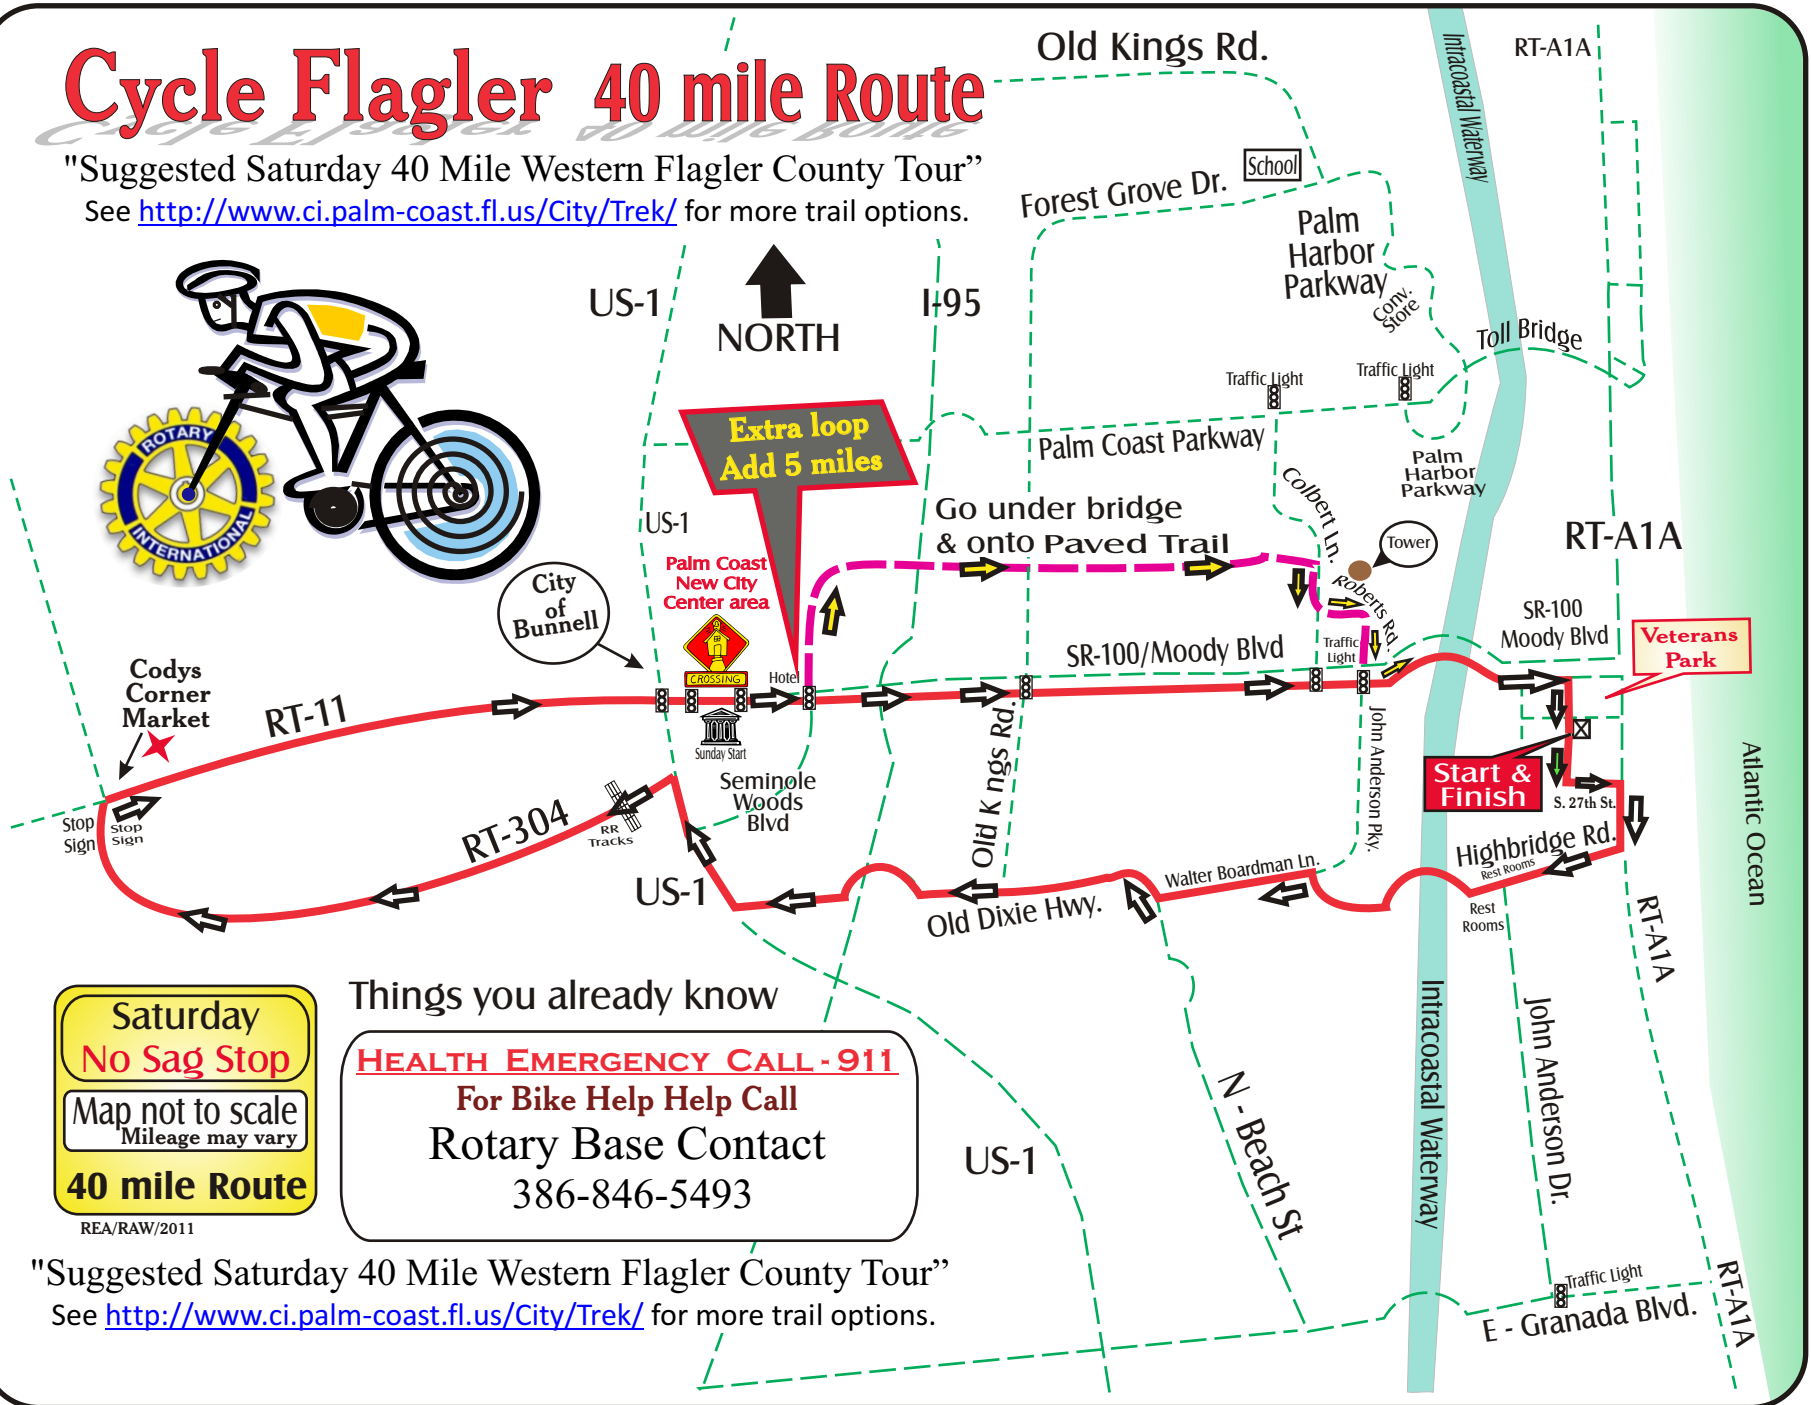

Cycle Flagler 40 mile Route

"Suggested Saturday 40 Mile Western Flagler County Tour"

See <http://www.ci.palm-coast.fl.us/City/Trek/> for more trail options.

Saturday
No Sag Stop
 Map not to scale
 Mileage may vary
40 mile Route

REA/RAW/2011

Things you already know

HEALTH EMERGENCY CALL - 911

For Bike Help Help Call

Rotary Base Contact

386-846-5493

"Suggested Saturday 40 Mile Western Flagler County Tour"

See <http://www.ci.palm-coast.fl.us/City/Trek/> for more trail options.